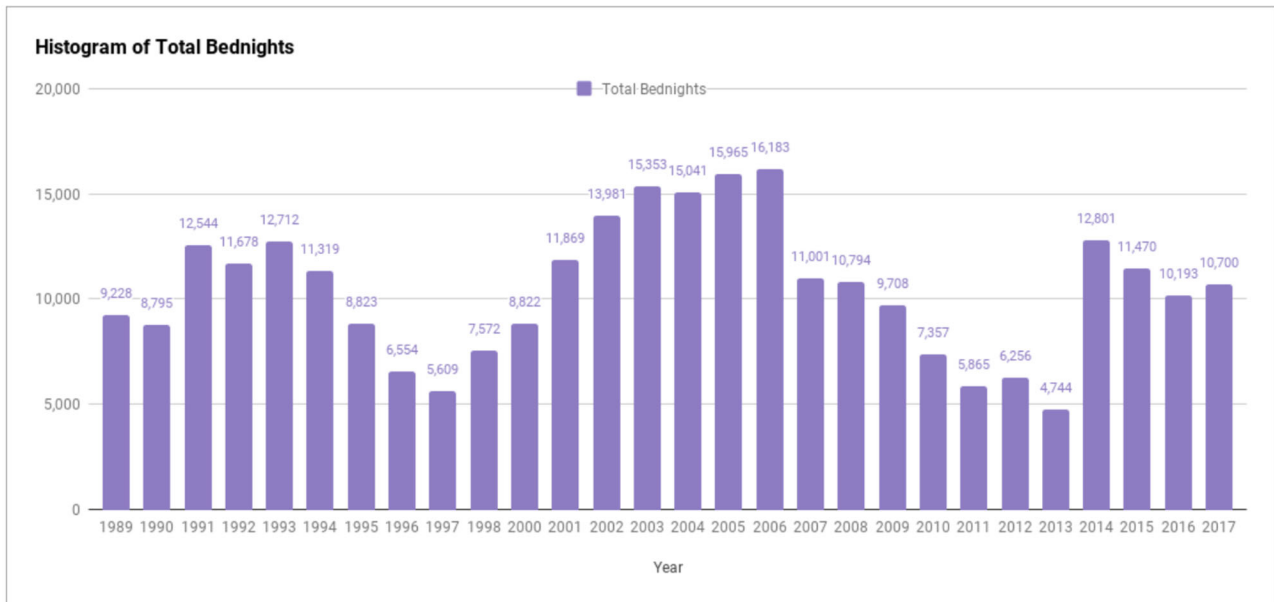

Year	Total Bednights	Change from Prior Year
1989	9,228	
1990	8,795	-4.92%
1991	12,544	29.89%
1992	11,678	-7.42%
1993	12,712	8.13%
1994	11,319	-12.31%
1995	8,823	-28.29%
1996	6,554	-34.62%
1997	5,609	-16.85%
1998	7,572	25.92%
2000	8,822	15.28%
2001	11,869	25.67%
2002	13,981	15.11%
2003	15,353	8.94%
2004	15,041	-2.07%
2005	15,965	5.79%
2006	16,183	1.35%
2007	11,001	-47.10%
2008	10,794	-1.92%
2009	9,708	-11.19%
2010	7,357	-31.96%
2011	5,865	-25.44%
2012	6,256	6.25%
2013	4,744	-31.87%
2014	12,801	62.94%
2015	11,470	-11.60%
2016	10,193	-12.53%
2017	10,700	4.74%

Continuum of Care NY-510 Shelter Statistics

2017

The Advocacy Center													
2017	Jan	Feb	Mar	Apr	May	Jun	Jul	Aug	Sep	Oct	Nov	Dec	Total 2017
Primary Clients	7	6	7	9	15	6	6	8	12	4	3	2	85
Dependents	3	3	1	6	8	4	4	2	5	0	2	1	39
Total Individuals	10	9	8	15	23	10	10	10	17	4	5	3	124
Total Bednights	276	199	99	167	178	244	250	249	195	251	262	203	2573